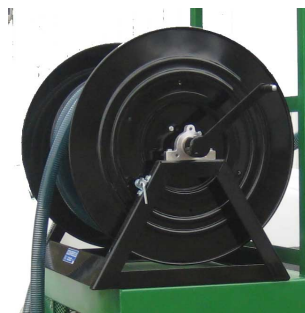

ADDITIONAL HOSE FOR MOST TURBO TURF JET UNITS

Turbo Turf's hydroseeding hoses are light and easy to handle. The spiral reinforced green hydroseeding hose on our jet agitated units is very kink resistant. The braided hose is rated for higher pressure and has a smooth inner wall to limit loss of spray power. The braided hose comes with scovil fittings (free flow) that minimizes the chance for clogs in your hydroseeding hose.

50 FEET OF 1 1/2" HOSE

50 feet of 1 1/2" I.D. Spirally reinforced hydroseeding hose with insert fittings. This is the standard hose on our ZX series of jet agitated units.

100 FEET OF 1 1/2" HOSE

100 feet of 1 1/2" I.D. Spirally reinforced hydroseeding hose with insert fittings. This is the standard hose on our ZX series of jet units.

50 FEET OF 1 1/2" HOSE

50 feet of 1 1/2" I.D. braided hydroseeding hose with scovil (free flow) fittings. This is the

100 FEET OF 1 1/2" HOSE

100 feet of 1 1/2" I.D. braided hydroseeding hose with scovil (free flow) fittings. This is the

MANUAL REWIND REEL

Manual rewind hose reel that will hold 180 feet of 1 1/4 inch hose or 150

ELECTRIC REWIND REEL

Electric rewind reel with guide rollers, holds 180 feet of 1 1/4 inch hose or

standard hose on most of our paddle agitated units.